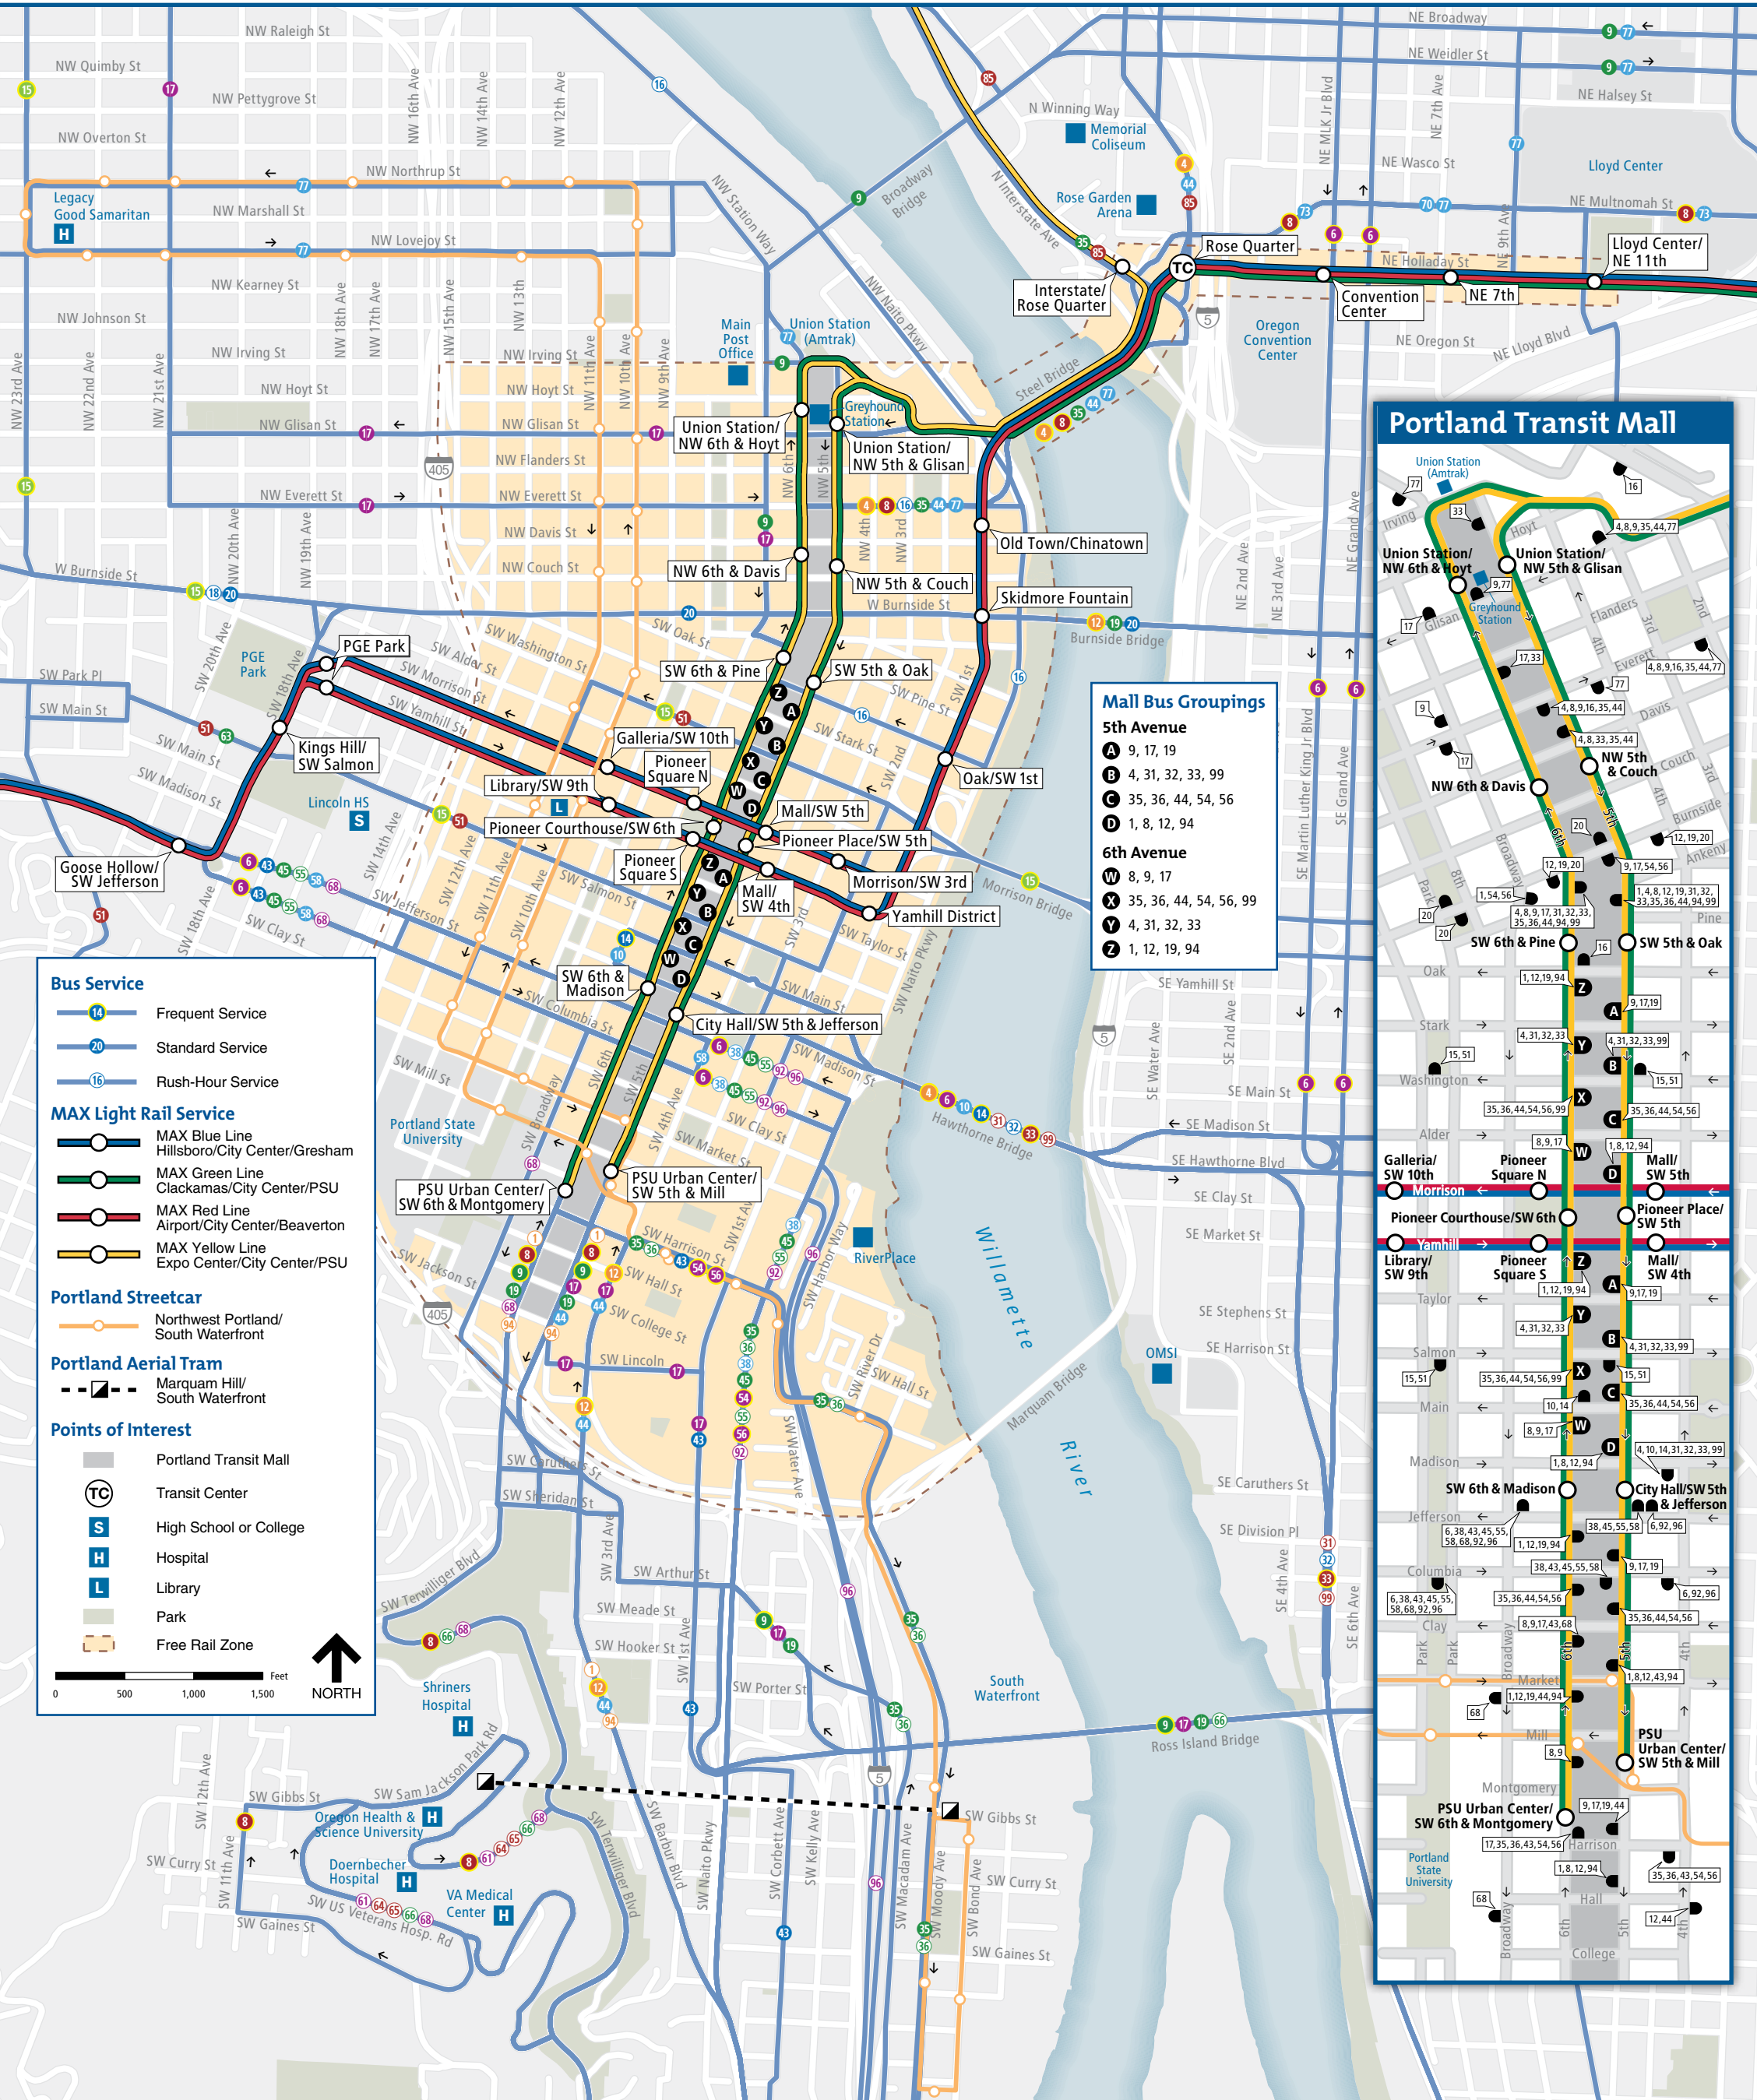

Portland City Center and Free Rail Zone

- Bus Service**
- 14 Frequent Service
 - 20 Standard Service
 - 16 Rush-Hour Service

- MAX Light Rail Service**
- MAX Blue Line Hillsboro/City Center/Gresham
 - MAX Green Line Clackamas/City Center/PSU
 - MAX Red Line Airport/City Center/Beaverton
 - MAX Yellow Line Expo Center/City Center/PSU

- Portland Streetcar**
- Northwest Portland/South Waterfront

- Portland Aerial Tram**
- Marquam Hill/South Waterfront

- Points of Interest**
- Portland Transit Mall
 - TC Transit Center
 - High School or College
 - Hospital
 - Library
 - Park
 - Free Rail Zone

Mall Bus Groupings

5th Avenue

- A** 9, 17, 19
- B** 4, 31, 32, 33, 99
- C** 35, 36, 44, 54, 56
- D** 1, 8, 12, 94

6th Avenue

- W** 8, 9, 17
- X** 35, 36, 44, 54, 56, 99
- Y** 4, 31, 32, 33
- Z** 1, 12, 19, 94